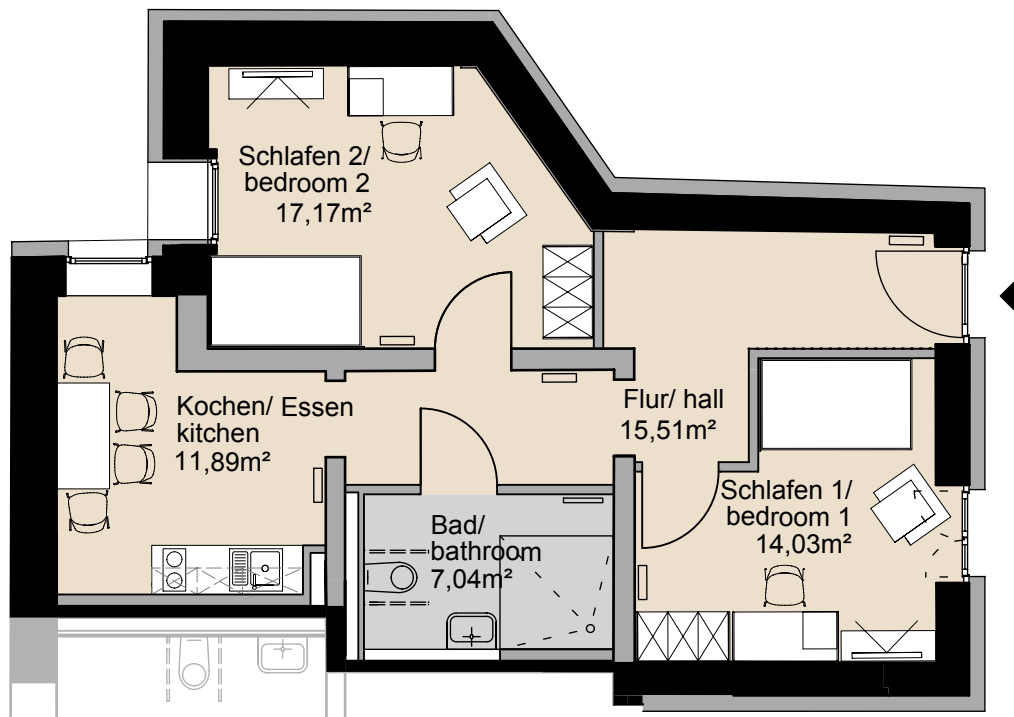

EG / 2 Zimmer / ca. 65,64 m²
ground floor / 2 rooms / ap. 65.64 sqm
Wohnung/ apartment 001

B11A
microliving
for you & two

Rollstuhlgerecht
wheelchair accessible

M 1:100