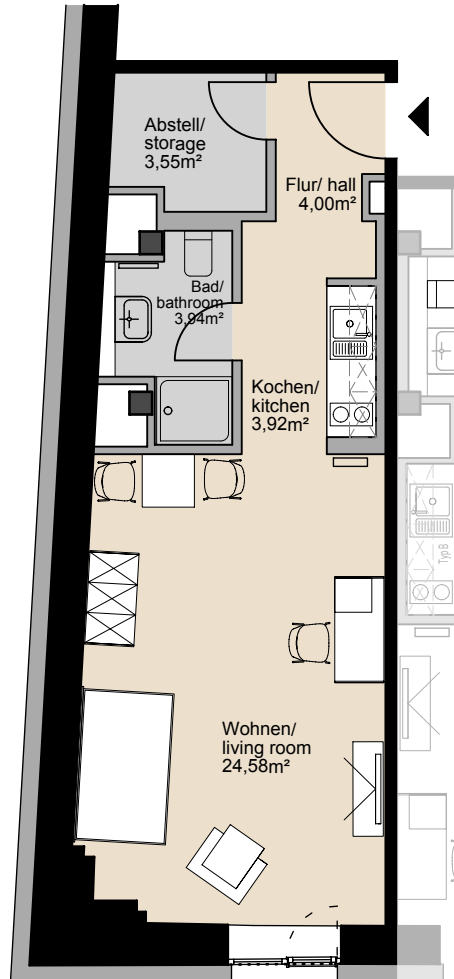

2.OG / 1 Zimmer / ca. 39,99 m²
2nd floor / 1 room / ap. 39.99 sqm
Wohnung/ apartment 217

B11A
microliving
for you & two

M 1:100