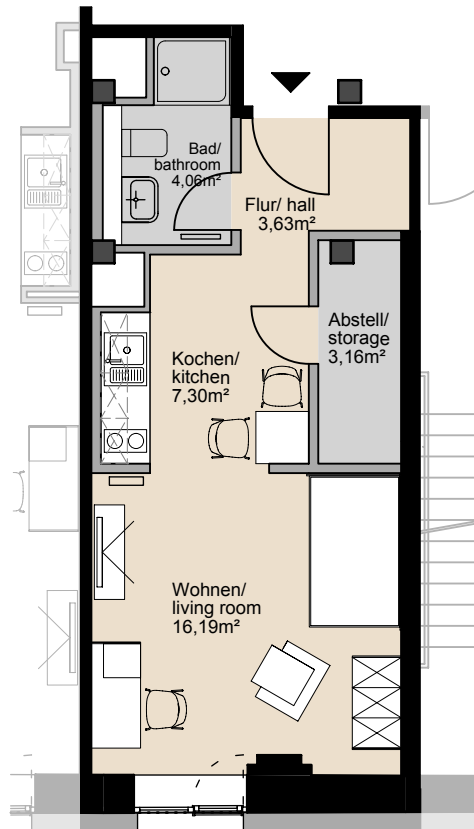

2.OG / 1 Zimmer / ca. 34,34 m²
2nd floor / 1 room / ap. 34.34 sqm
Wohnung/ apartment 216

B11A
microliving
for you & two

M 1:100