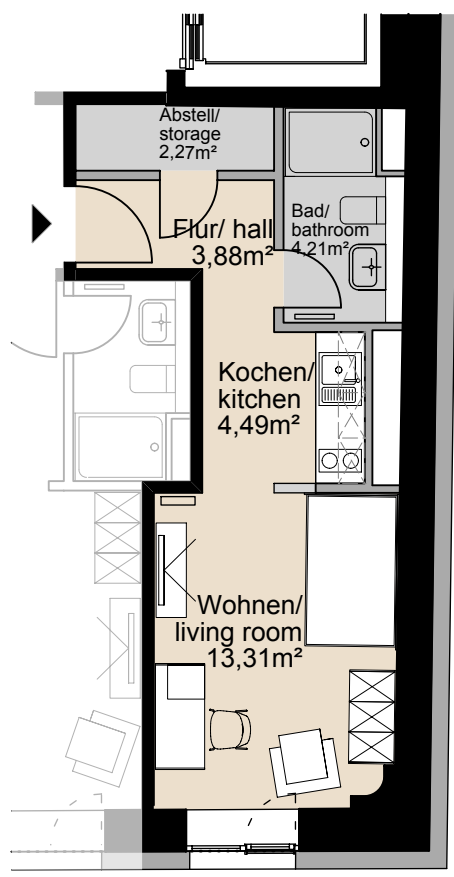

2.OG / 1 Zimmer / ca. 28,16, m²
2nd floor / 1 room / ap. 28.16 sqm
Wohnung/ apartment 210

B11A
microliving
for you & two

M 1:100 1m 5m